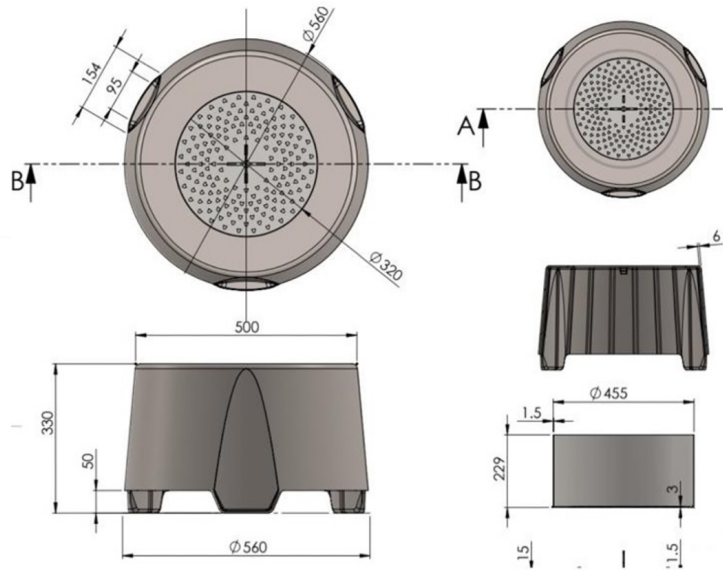

PRODUCT  
CARD

Fireplace INFIRE  
Firefly Smokeless

DIMENSIONS : 560mm x 330mm x 560mm

Type - outdoor fireplace  
 CAST IRON  
 SMOKELESS

MATERIAL: cast iron  
 STANDARD COLOR - black  
 WEIGHT - 43kg

**Principle of operation:**

Cast iron's higher thermal capacity allows it to absorb and store a significant amount of heat. This stored heat is then gradually radiated, providing comfortable and even heat around the firebox.

Smokeless fire pits made of cast iron are designed to promote efficient combustion and minimize smoke. The combination of material properties and the structure of the fireplace leads to cleaner and more pleasant combustion, especially when only dry wood is used.